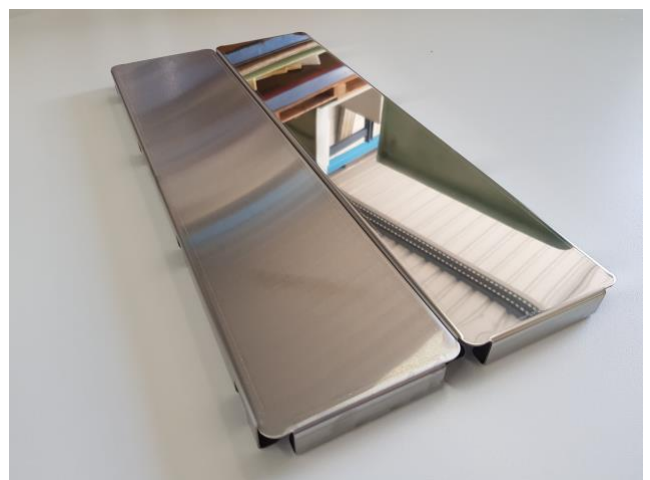

Cover Plate available in
Polished or Brushed Stainless