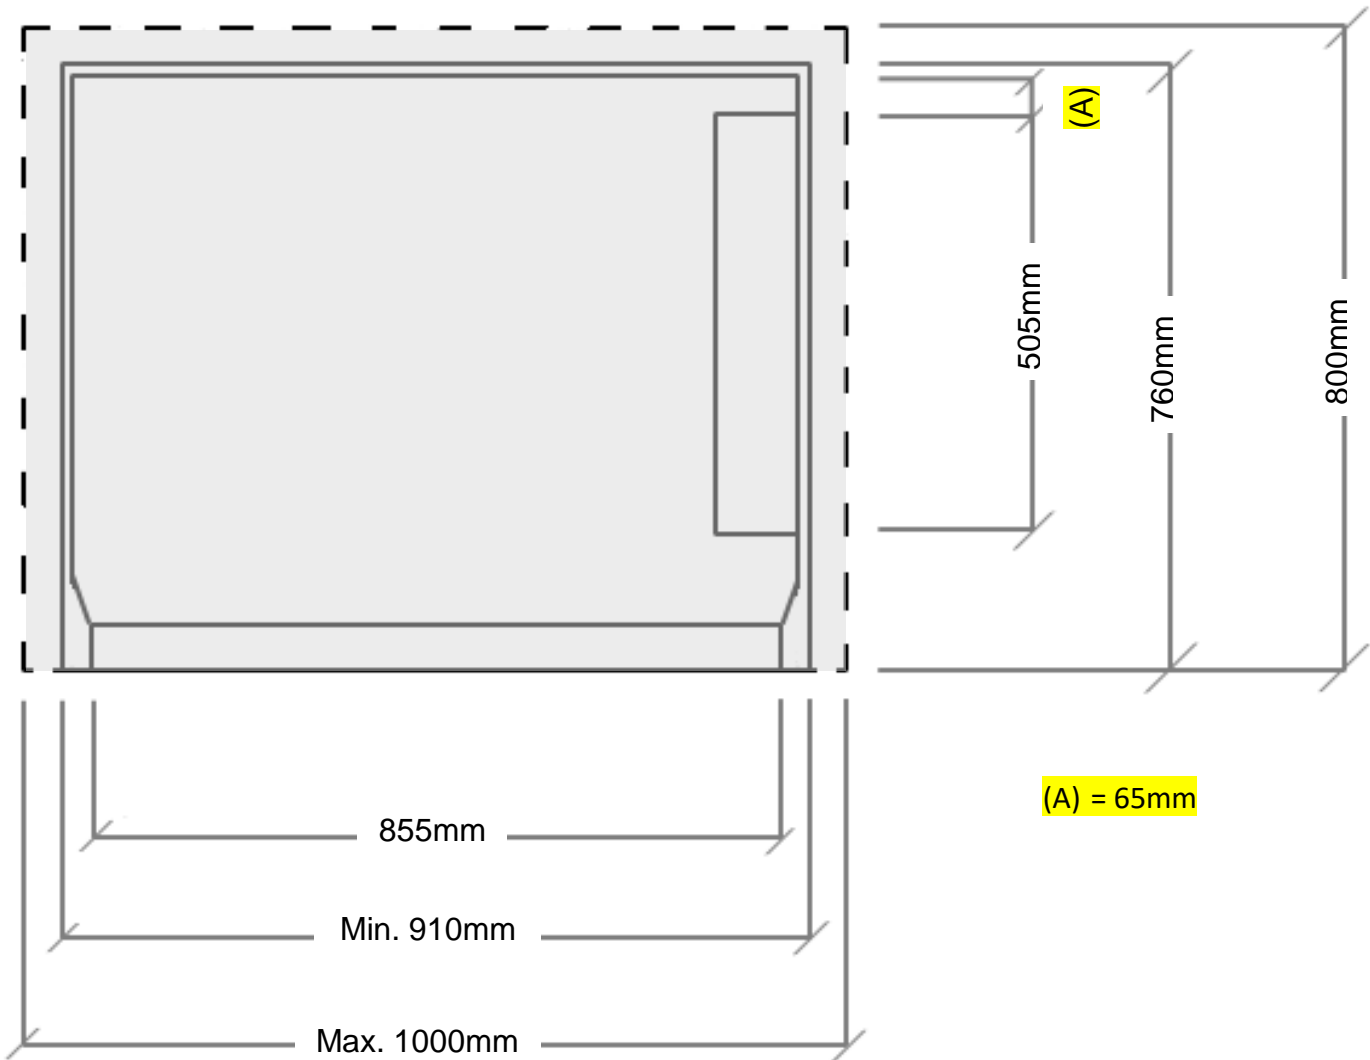

*Dimensions are **Guide Only** and subject to change