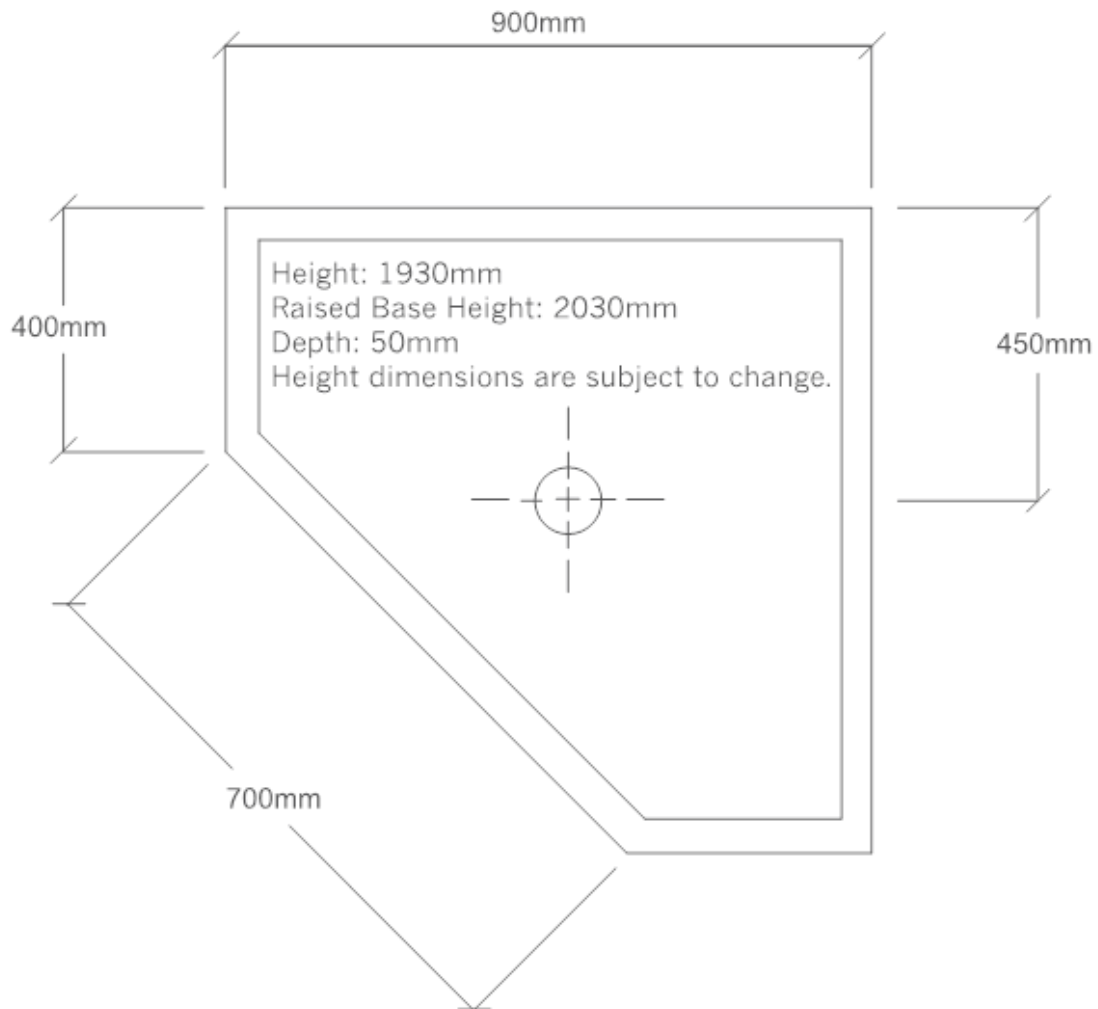

**Standard - 900mm x 900mm x 1930mm**

**Raised Base Height – 2030mm**

The Suzi is a two piece shower cubicle that can be dismantled to fit through a standard doorway. With a freestanding base and fixing flanges, installation is quick and easy. The Suzi is a compact corner shower that can be used where space is limited. The glass screen can be supplied and includes a pivot door and two smaller side panels.

## Features

- 2 Piece Construction
- No Mortar required with Free Standing Base
- Standard or Raised Base (kick panel supplied)
- Moulded Soap Shelf in Corner
- Fixing Flanges around edges allow you to easily secure the cubicle to studwork
- Ideal for shower screen
- Can be factory fitted with plumbing and fixtures to suit your requirements
- Australian Made in our factory
- 1 Year Warranty on Workmanship and Materials

Standard Base

Raised Base

\*Dimensions are **Guide Only** and subject to change