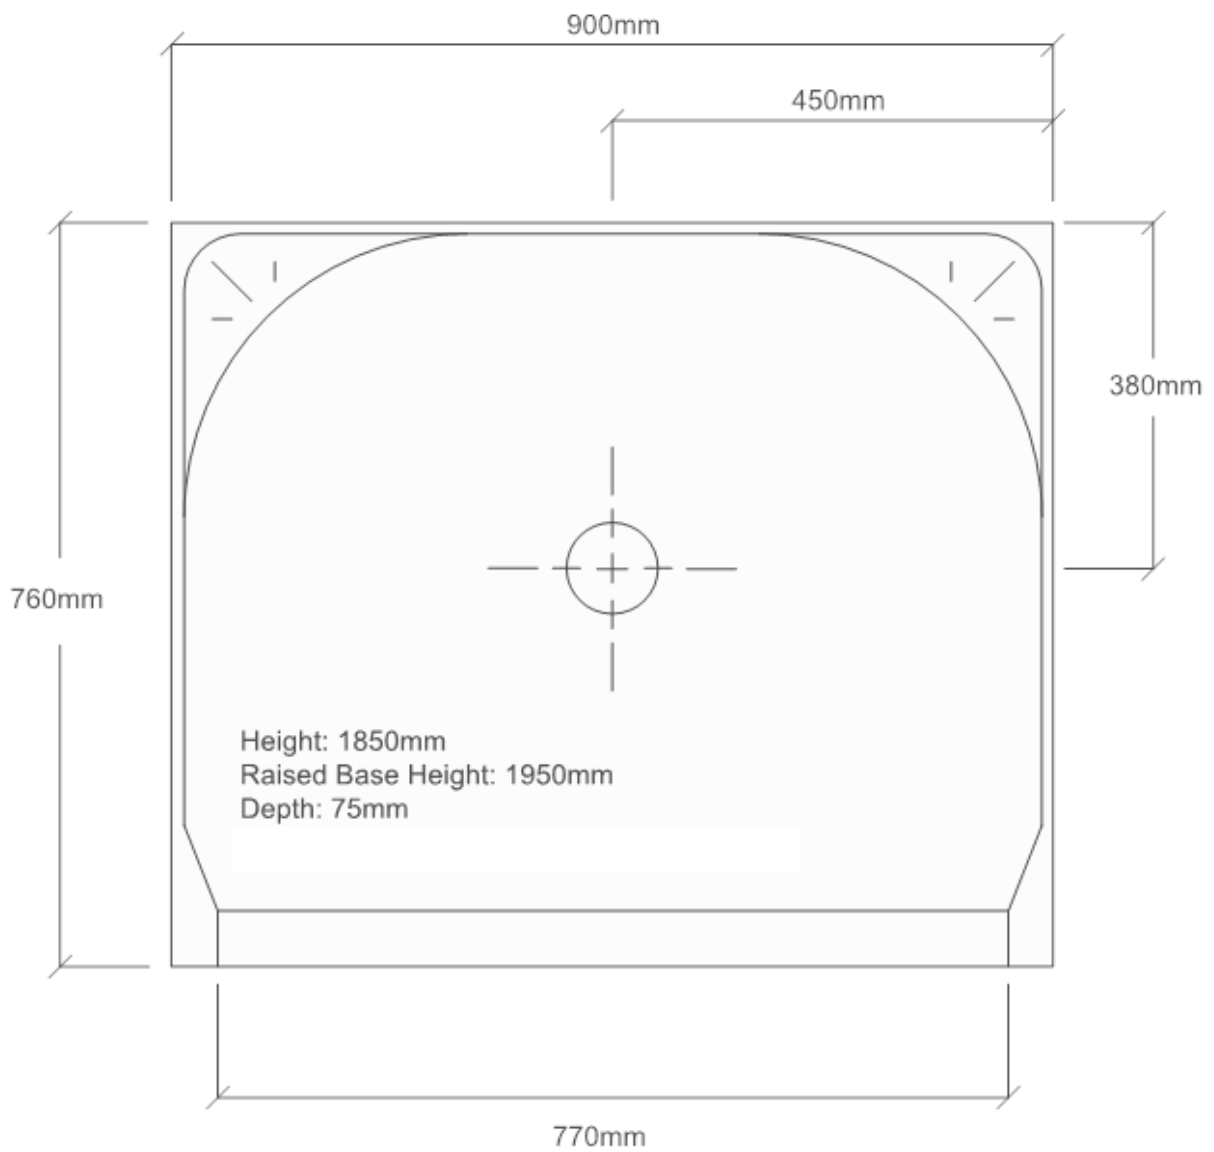

Standard - 900mm x 760mm x 1850mm

Raised Base Height – 1950mm

The Marianne is a one piece shower cubicle that will fit through a standard doorway. This design features a low step/hob and two moulded soap holders. We recommend this model for use with a shower screen and our Rachelle High Step cubicle for use with shower curtain. The freestanding base and fixing flange make install quick and easy.

Features

- Leak Proof 1 Piece Construction
- No Mortar required with Free Standing Base
- Standard or Raised Base
- Practical Design with centre waste position
- Fixing Flanges around edges allow you to easily secure the cubicle to studwork
- Low Step/Hob that is ideal for shower screen
- Can be factory fitted with plumbing and fixtures to suit your requirements
- Australian Made in our factory
- 1 Year Warranty on Workmanship and Materials

Standard Base

Raised Base

*Dimensions are **Guide Only** and subject to change